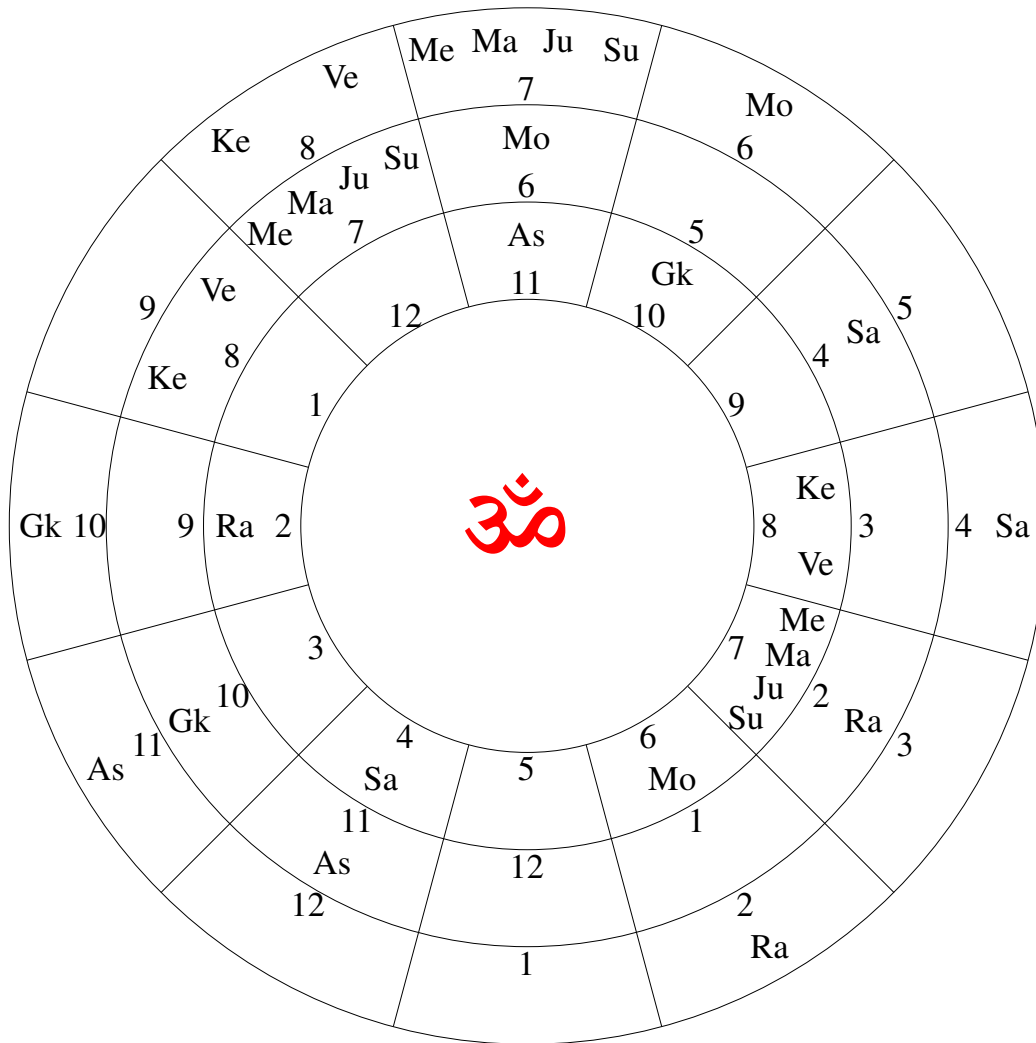

**Sudarshan Chakra**

Outer Circle : Surya Chart  
 Middle Circle : Chandra Chart  
 Inner Circle : Birth Chart

Sudarshan Chakra represents the comparative positions of the planets in the Sun Chart, the Moon Chart and the Birth Chart simultaneously, from outer to inner circle respectively. To study a house, consider the signs in all the three charts simultaneously.